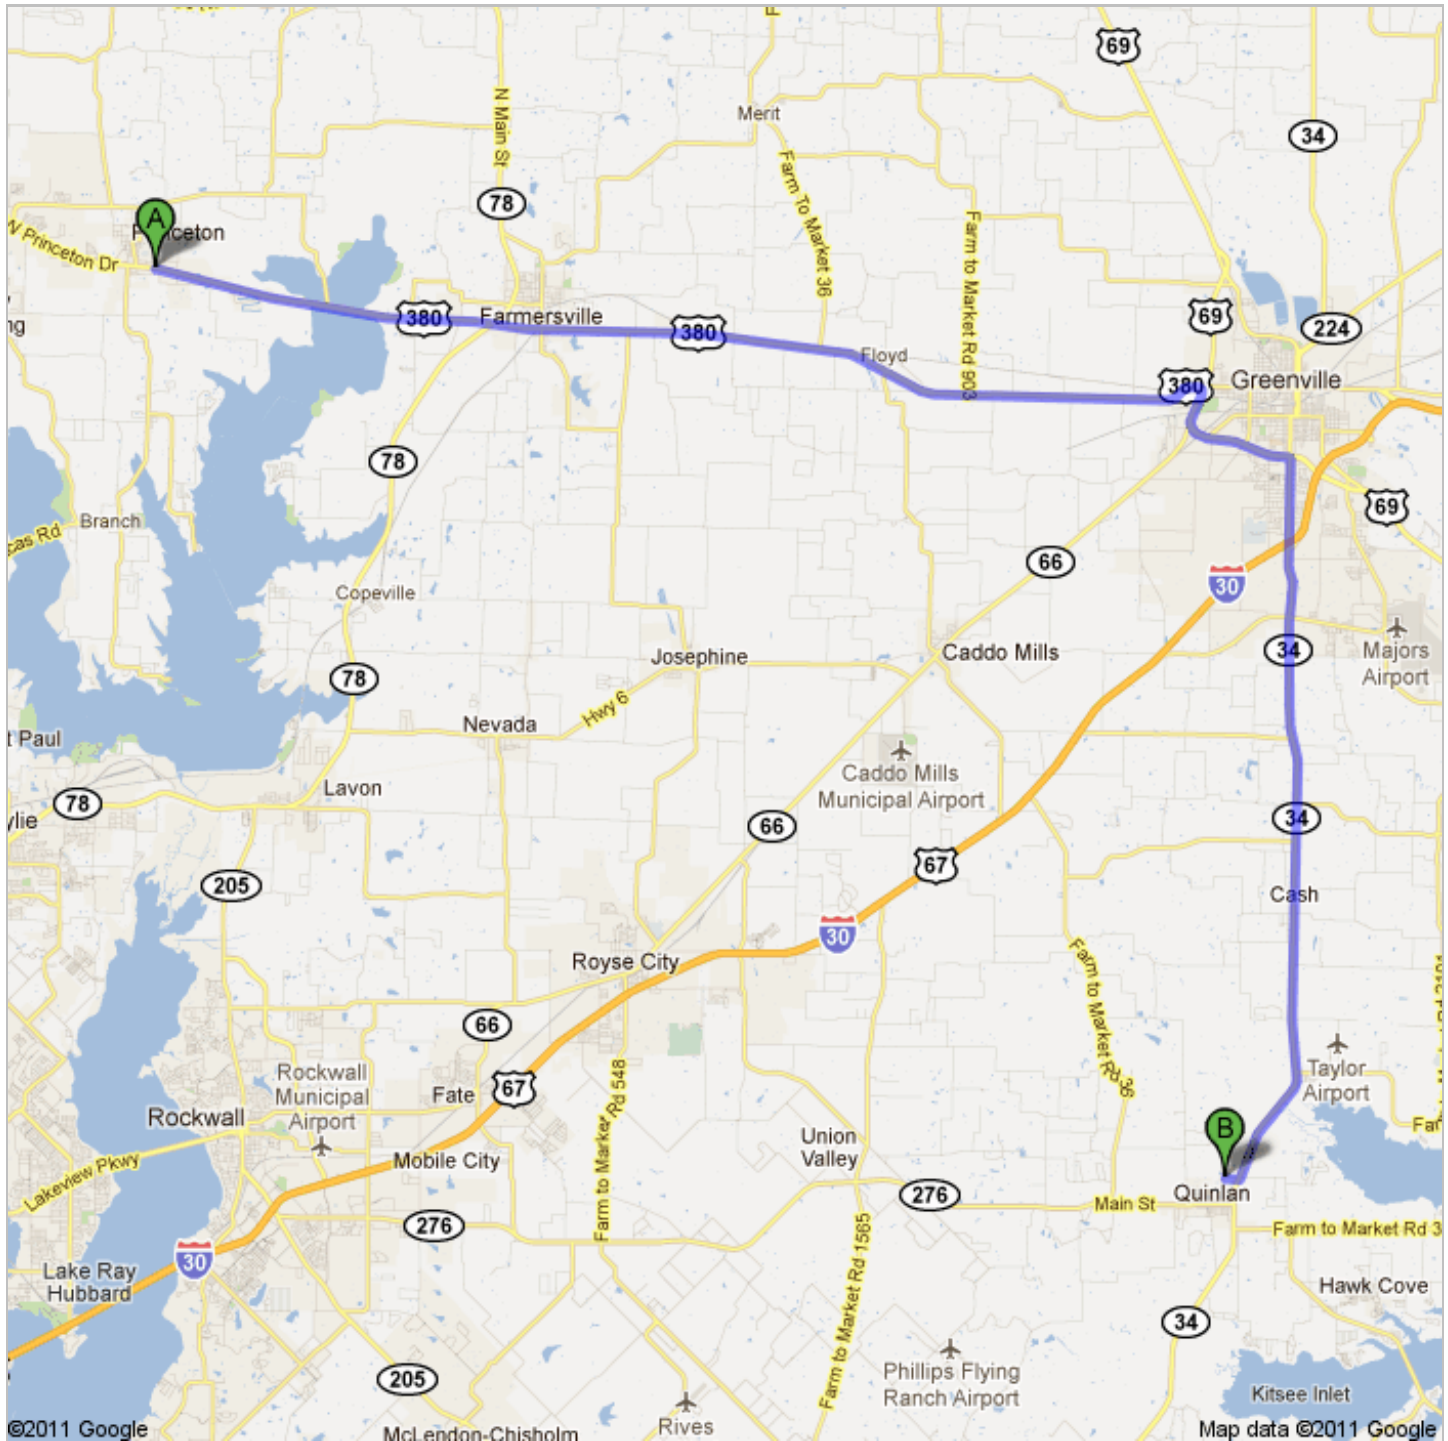

Save trees. Go green!
Download Google Maps on your phone at google.com/gmm

 1000 E Princeton Dr, Princeton, TX 75407

 1. Head **east** on **US-380 E/E Princeton Dr** go 20.7 mi
Continue to follow US-380 E total 20.7 mi
About 23 mins

 2. Turn right onto **Joe Ramsey Blvd E** go 2.9 mi
About 5 mins total 23.6 mi

 3. Turn right onto **TX-34 S/Wesley St** go 14.4 mi
Continue to follow TX-34 S total 38.0 mi
About 15 mins

 4. Turn right onto **Panther Path** go 0.3 mi
Destination will be on the right total 38.3 mi
About 1 min

 100 Panther Path, Quinlan, TX 75474

These directions are for planning purposes only. You may find that construction projects, traffic, weather, or other events may cause conditions to differ from the map results, and you should plan your route accordingly. You must obey all signs or notices regarding your route.

Map data ©2011 Google

Directions weren't right? Please find your route on maps.google.com and click "Report a problem" at the bottom left.